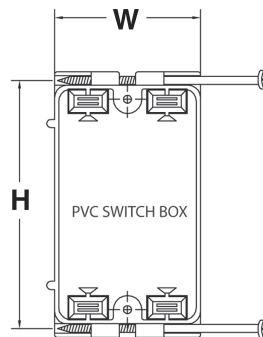

2 hour fire-rated

18 Cubic Inch

Part Number	Carton Quantity	Height	Width	Depth
EZ18SNWZ	100	3.700	2.250	2.875

Dimensions are nominal

20.3 Cubic Inch

Part Number	Carton Quantity	Height	Width	Depth
EZ20SNWZ	100	3.700	2.250	3.125

Dimensions are nominal

23 Cubic Inch

Part Number	Carton Quantity	Height	Width	Depth
EZ23SNWZ	100	3.700	2.250	3.500

Dimensions are nominal

Four knockouts

The CANTEX EZ BOX® Line

The CANTEX EZ BOX® line offers a complete selection of non-metallic electrical switch, outlet and ceiling boxes in multiple sizes and styles to meet all your new construction and renovation project needs. Whether you need EZ nail-on, single-gang boxes with enhanced angled nails for installation between studs or adjustable EZ BOXES with adjustable brackets for the perfect fit on tile backsplashes, CANTEX has your solution. EZ BOXES are easy to install, long-wearing, and maintenance-free. CANTEX offers almost 100 styles of EZ BOXES in multiple sizes and gang applications to meet all of your new and old work project needs. You can choose from one of our many wall, ceiling or ceiling fan boxes.

CANTEX EZ BOXES are all either ETL or UL listed for use as in Article 314 of the National Electrical code. They are also 2-hour fire-rated when applicable. Plus, the CANTEX EZ Box line is backed by over 60 years of experience manufacturing unrivaled American-made electrical products.