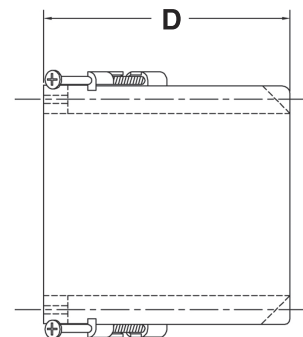

2 hour fire-rated

18 Cubic Inch

Part Number	Carton Quantity	Height	Width	Depth
EZ18SNWZ	100	3.700	2.250	2.875

Dimensions are nominal

20.3 Cubic Inch

Part Number	Carton Quantity	Height	Width	Depth
EZ20SNWZ	100	3.700	2.250	3.125

Dimensions are nominal

23 Cubic Inch

Part Number	Carton Quantity	Height	Width	Depth
EZ23SNWZ	100	3.700	2.250	3.500

Dimensions are nominal

Four knockouts

The CANTEX EZ BOX® Line

The CANTEX EZ BOX® line offers a complete selection of non-metallic electrical switch, outlet and ceiling boxes in multiple sizes and styles to meet all your new construction and renovation project needs. Whether you need EZ nail-on, single-gang boxes with enhanced angled nails for installation between studs or adjustable EZ BOXES with adjustable brackets for the perfect fit on tile backsplashes, CANTEX has your solution. EZ BOXES are easy to install, long-wearing, and maintenance-free. CANTEX offers almost 100 styles of EZ BOXES in multiple sizes and gang applications to meet all of your new and old work project needs. You can choose from one of our many wall, ceiling or ceiling fan boxes.

CANTEX EZ BOXES are all either ETL or UL listed for use as in Article 314 of the National Electrical code. They are also 2-hour fire-rated when applicable. Plus, the CANTEX EZ Box line is backed by over 60 years of experience manufacturing unrivaled American-made electrical products.